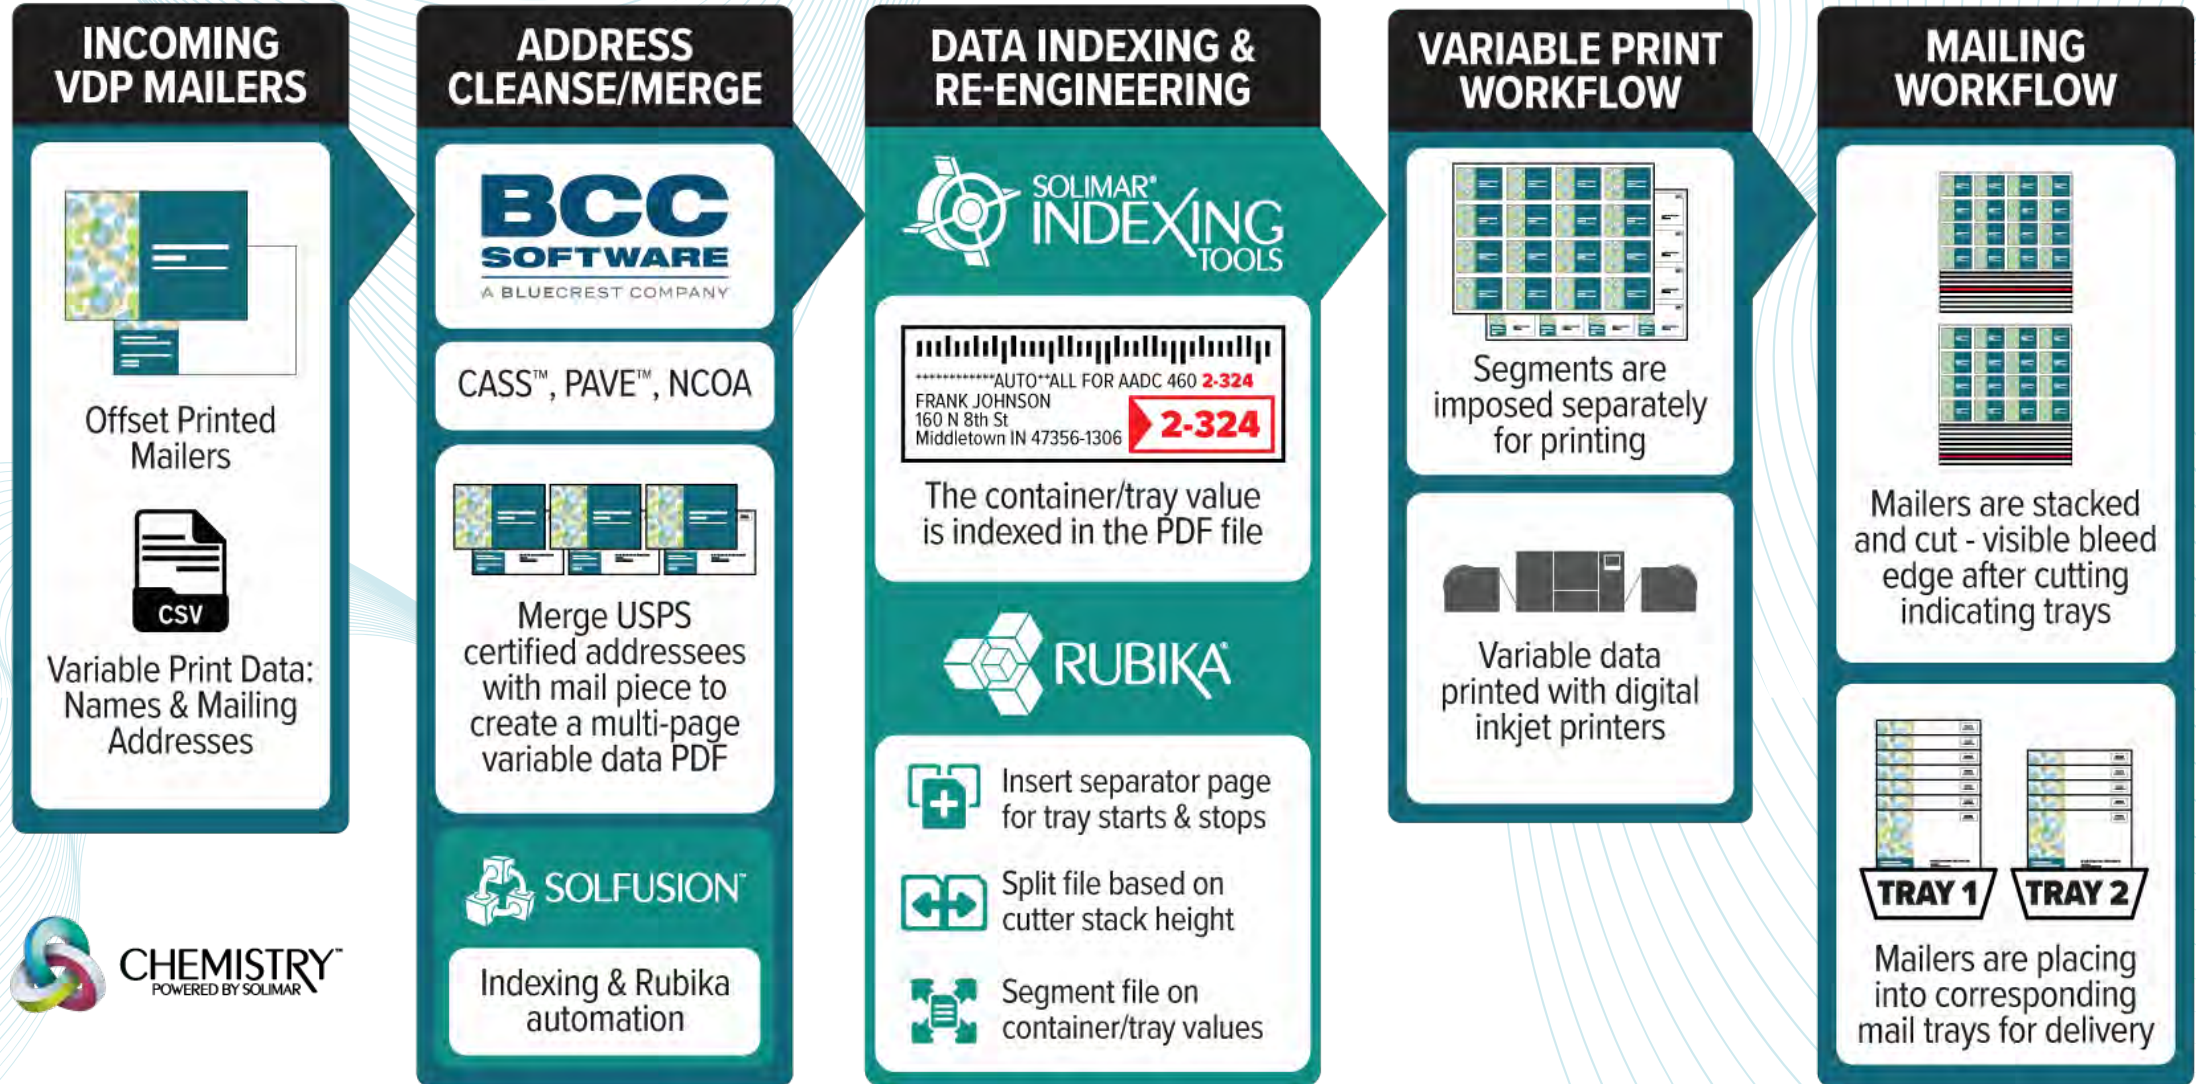

### INCOMING VDP MAILERS

Offset Printed Mailers

Variable Print Data:  
Names & Mailing  
Addresses

### VARIABLE PRINT WORKFLOW

Variable data PDF is imposed for printing

Variable data printed with digital inkjet printers

### MAILING WORKFLOW

Printed mailers are stacked and cut

Staff manually sorts mailers into mail trays for delivery

# Kennickell Environment - AFTER

**CHEMISTRY™**  
POWERED BY SOLIMAR

*“Solimar automated our mail sortation, cutting the time to complete jobs in half. I’m now very comfortable going after big, big direct mail business.”*